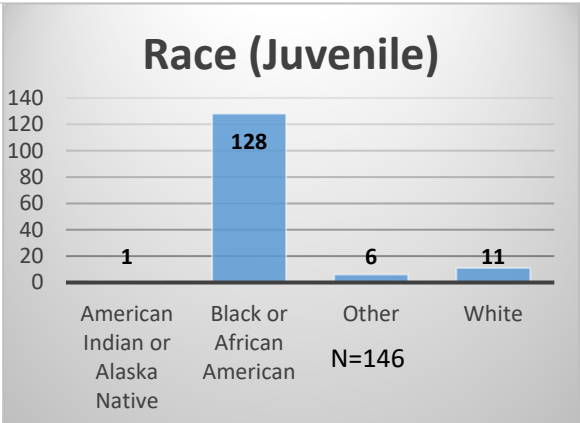

Daily Data Dashboard – November 21, 2022
Demographics for JTDC Population
Monday Morning Midnight Count

Total # of probation Involved youth¹: 1,021

¹ Probation Active: Any youth who is pending sentencing with an active social history, has been formally placed on probation or supervision with Cook County Juvenile Probation on the date of the report.

*Age, Gender and Race for Criminal Court population (N=3) is not represented in this report.

Data sources: cFive Supervisor – Probation Population and RMIS – JTDC Population

Daily Data Dashboard – November 21, 2022
Demographics for JTDC Population
Monday Morning Midnight Count