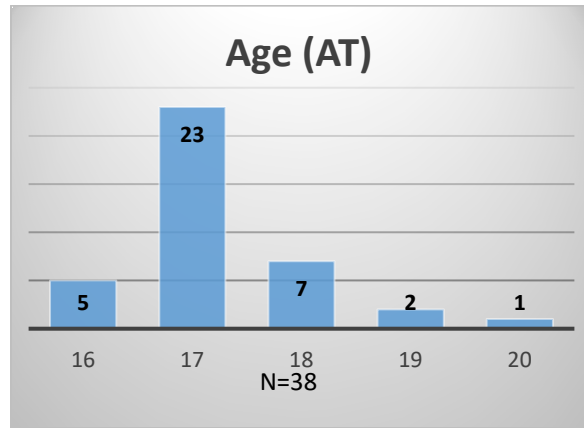

Daily Data Dashboard – November 21, 2022
Demographics for JTDC Population
Monday Morning Midnight Count

Total # of probation Involved youth¹: 1,021

¹ Probation Active: Any youth who is pending sentencing with an active social history, has been formally placed on probation or supervision with Cook County Juvenile Probation on the date of the report.

*Age, Gender and Race for Criminal Court population (N=3) is not represented in this report.

Data sources: cFive Supervisor – Probation Population and RMIS – JTDC Population

Daily Data Dashboard – November 21, 2022
Demographics for JTDC Population
Monday Morning Midnight Count