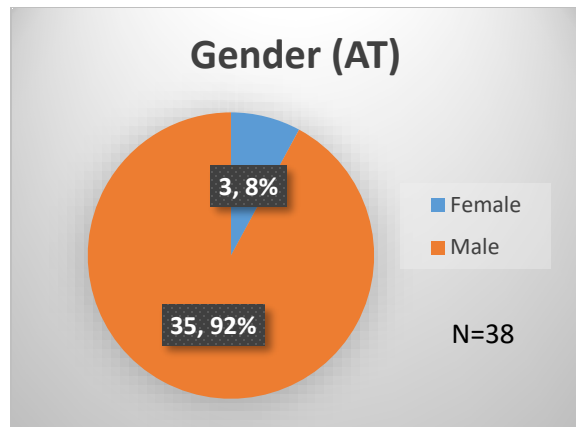

Daily Data Dashboard – November 21, 2022
Demographics for JTDC Population
Monday Morning Midnight Count

Total # of probation Involved youth¹: 1,021

¹ Probation Active: Any youth who is pending sentencing with an active social history, has been formally placed on probation or supervision with Cook County Juvenile Probation on the date of the report.

*Age, Gender and Race for Criminal Court population (N=3) is not represented in this report.

Data sources: cFive Supervisor – Probation Population and RMIS – JTDC Population

Daily Data Dashboard – November 21, 2022
Demographics for JTDC Population
Monday Morning Midnight Count