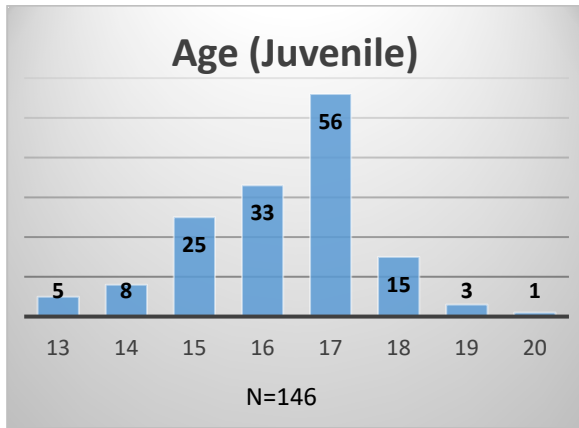

Daily Data Dashboard – November 21, 2022
Demographics for JTDC Population
Monday Morning Midnight Count

Total # of probation Involved youth¹: 1,021

¹ Probation Active: Any youth who is pending sentencing with an active social history, has been formally placed on probation or supervision with Cook County Juvenile Probation on the date of the report.

*Age, Gender and Race for Criminal Court population (N=3) is not represented in this report.

Data sources: cFive Supervisor – Probation Population and RMIS – JTDC Population

Daily Data Dashboard – November 21, 2022
Demographics for JTDC Population
Monday Morning Midnight Count