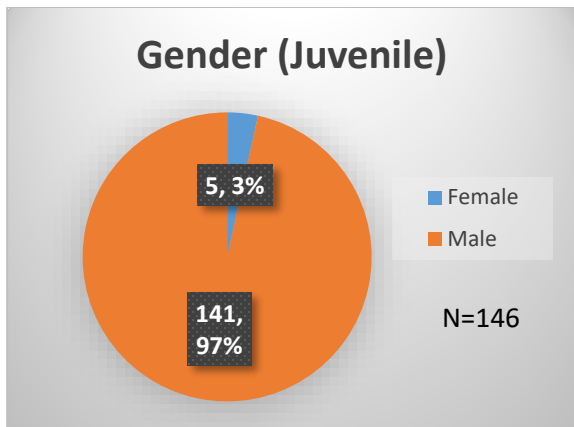

Daily Data Dashboard – November 21, 2022
Demographics for JTDC Population
Monday Morning Midnight Count

Total # of probation Involved youth¹: 1,021

¹ Probation Active: Any youth who is pending sentencing with an active social history, has been formally placed on probation or supervision with Cook County Juvenile Probation on the date of the report.

*Age, Gender and Race for Criminal Court population (N=3) is not represented in this report.

Data sources: cFive Supervisor – Probation Population and RMIS – JTDC Population

Daily Data Dashboard – November 21, 2022
Demographics for JTDC Population
Monday Morning Midnight Count