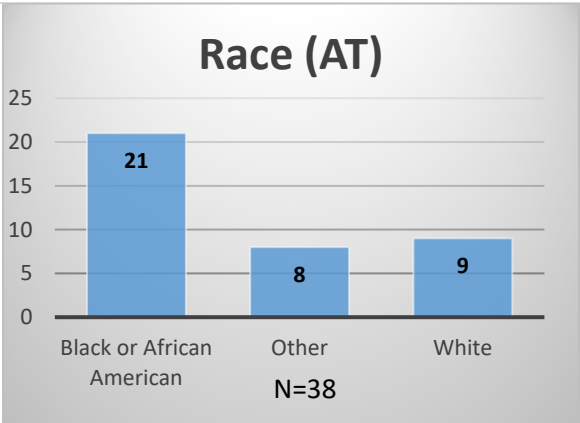

Daily Data Dashboard – November 21, 2022
Demographics for JTDC Population
Monday Morning Midnight Count

Total # of probation Involved youth¹: 1,021

¹ Probation Active: Any youth who is pending sentencing with an active social history, has been formally placed on probation or supervision with Cook County Juvenile Probation on the date of the report.

*Age, Gender and Race for Criminal Court population (N=3) is not represented in this report.

Data sources: cFive Supervisor – Probation Population and RMIS – JTDC Population

Daily Data Dashboard – November 21, 2022
Demographics for JTDC Population
Monday Morning Midnight Count