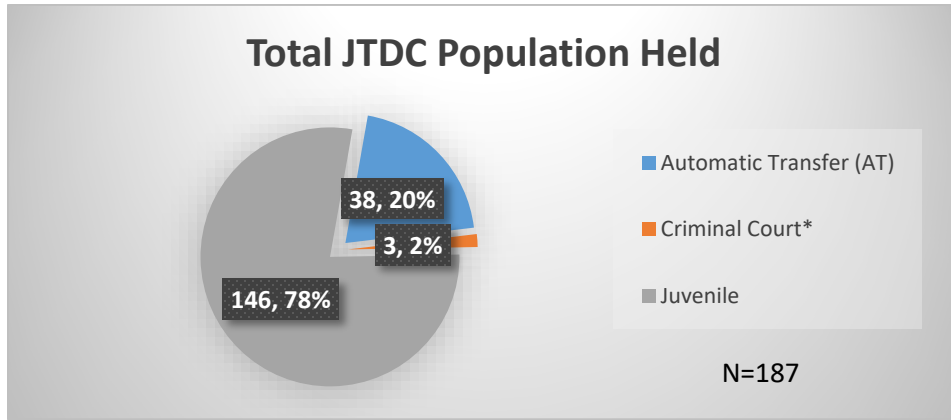

Daily Data Dashboard – November 21, 2022
Demographics for JTDC Population
Monday Morning Midnight Count

Total # of probation Involved youth¹: 1,021

¹ Probation Active: Any youth who is pending sentencing with an active social history, has been formally placed on probation or supervision with Cook County Juvenile Probation on the date of the report.

*Age, Gender and Race for Criminal Court population (N=3) is not represented in this report.

Data sources: cFive Supervisor – Probation Population and RMIS – JTDC Population

Daily Data Dashboard – November 21, 2022
Demographics for JTDC Population
Monday Morning Midnight Count